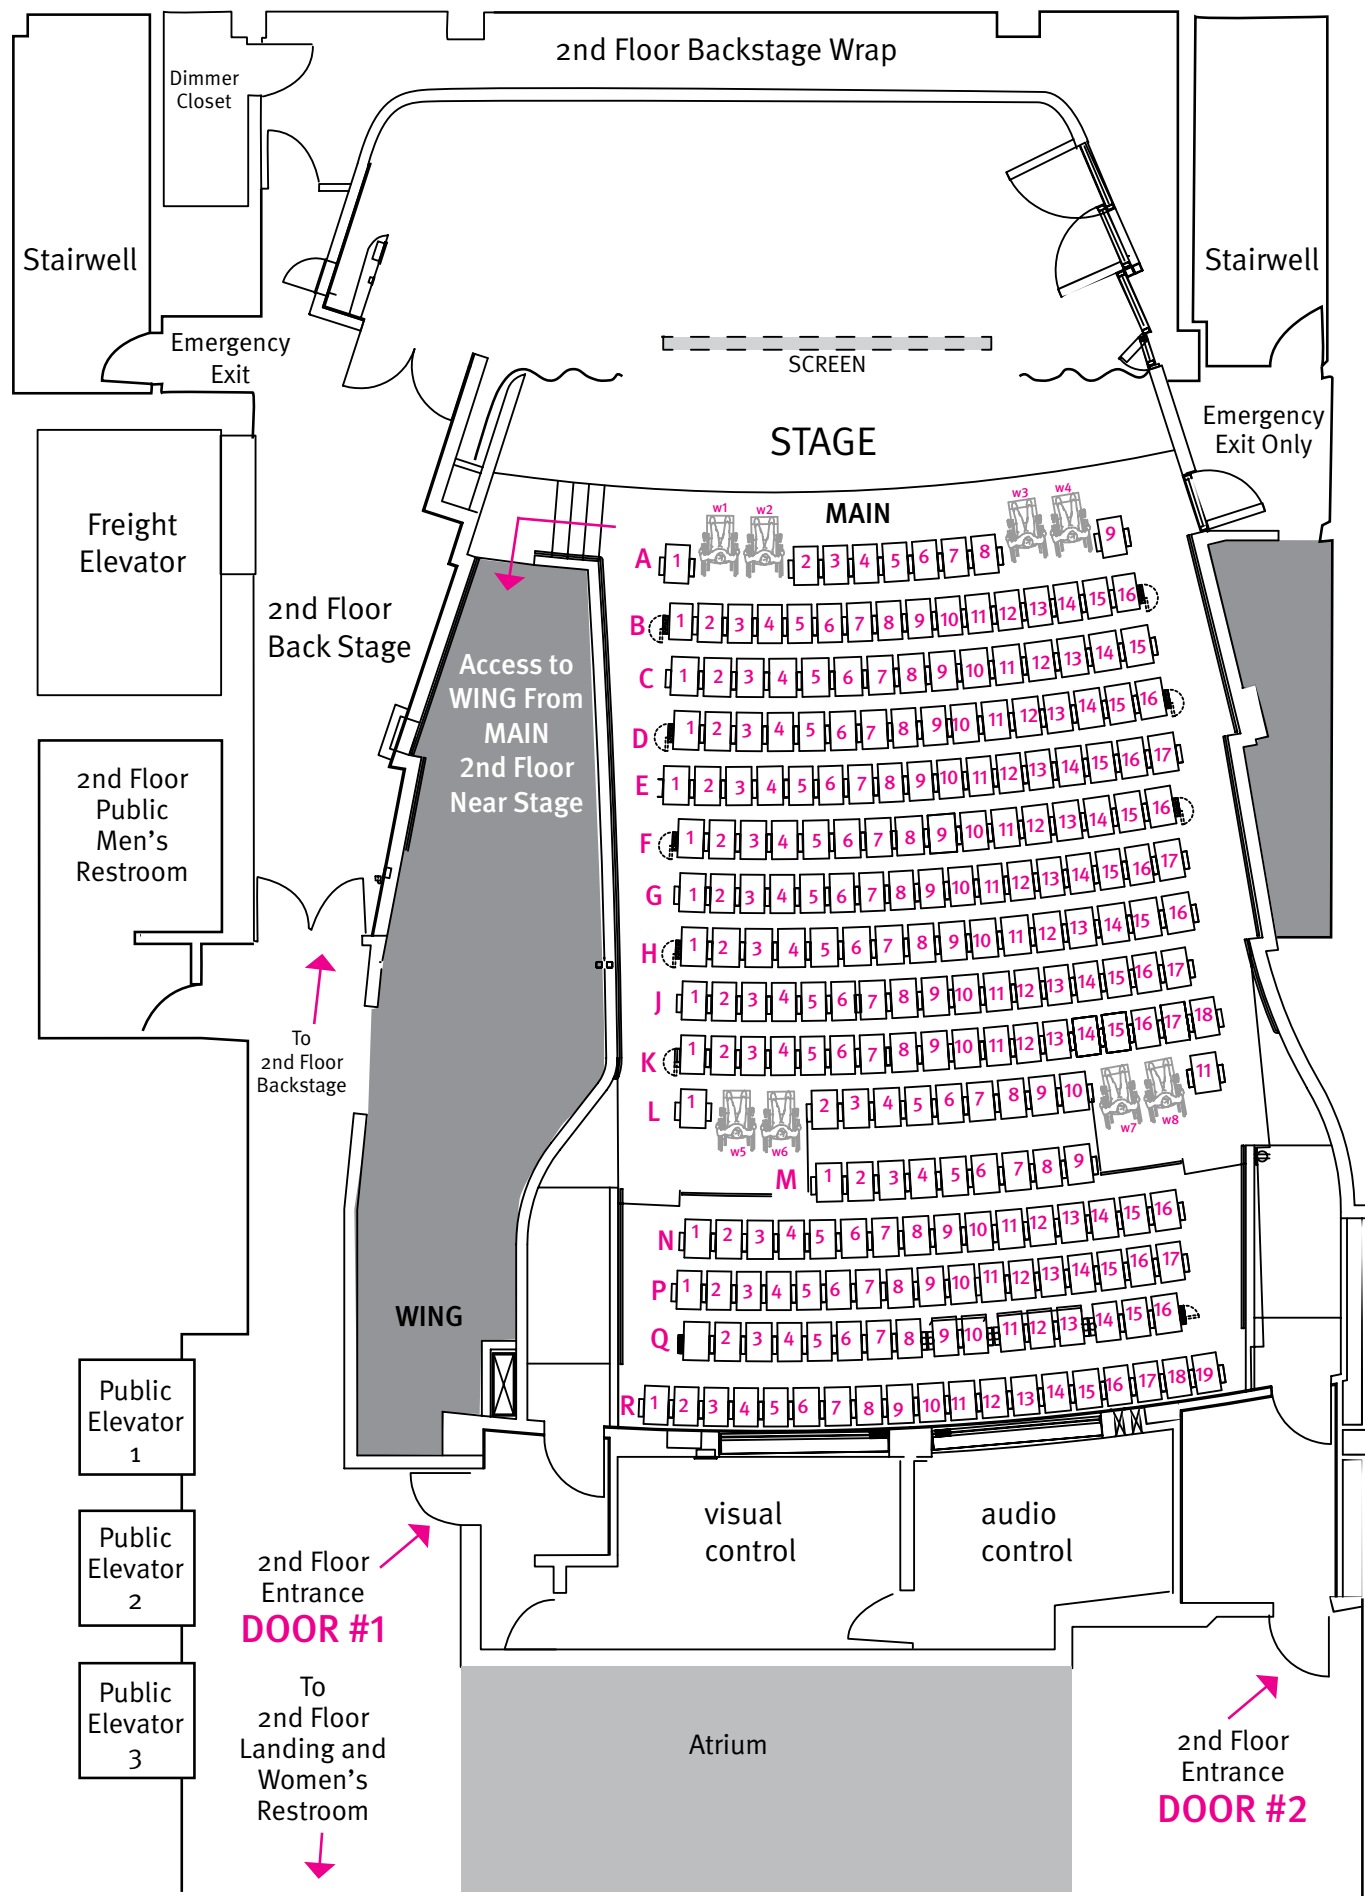

MAIN | 2nd Floor
Access through **DOOR #1** and **DOOR #2**

Spertus and Venu SIX10 Seating Chart

409 Total Ticketed Locations:
398 Seats
11 wheelchair spaces

MAIN | 2nd Floor
245 Seats
8 Wheelchair Spaces

WING | 2nd & 3rd Floor
55 Seats
1 Wheelchair Space

BALCONY | 3rd Floor
98 Seats
2 Wheelchair Spaces

WING | 2nd & 3rd Floor
Access WING from MAIN 2nd Floor near stage
3rd Floor access through **DOOR #3**

3rd Floor Catwalk

3rd Floor Emergency Exit Only