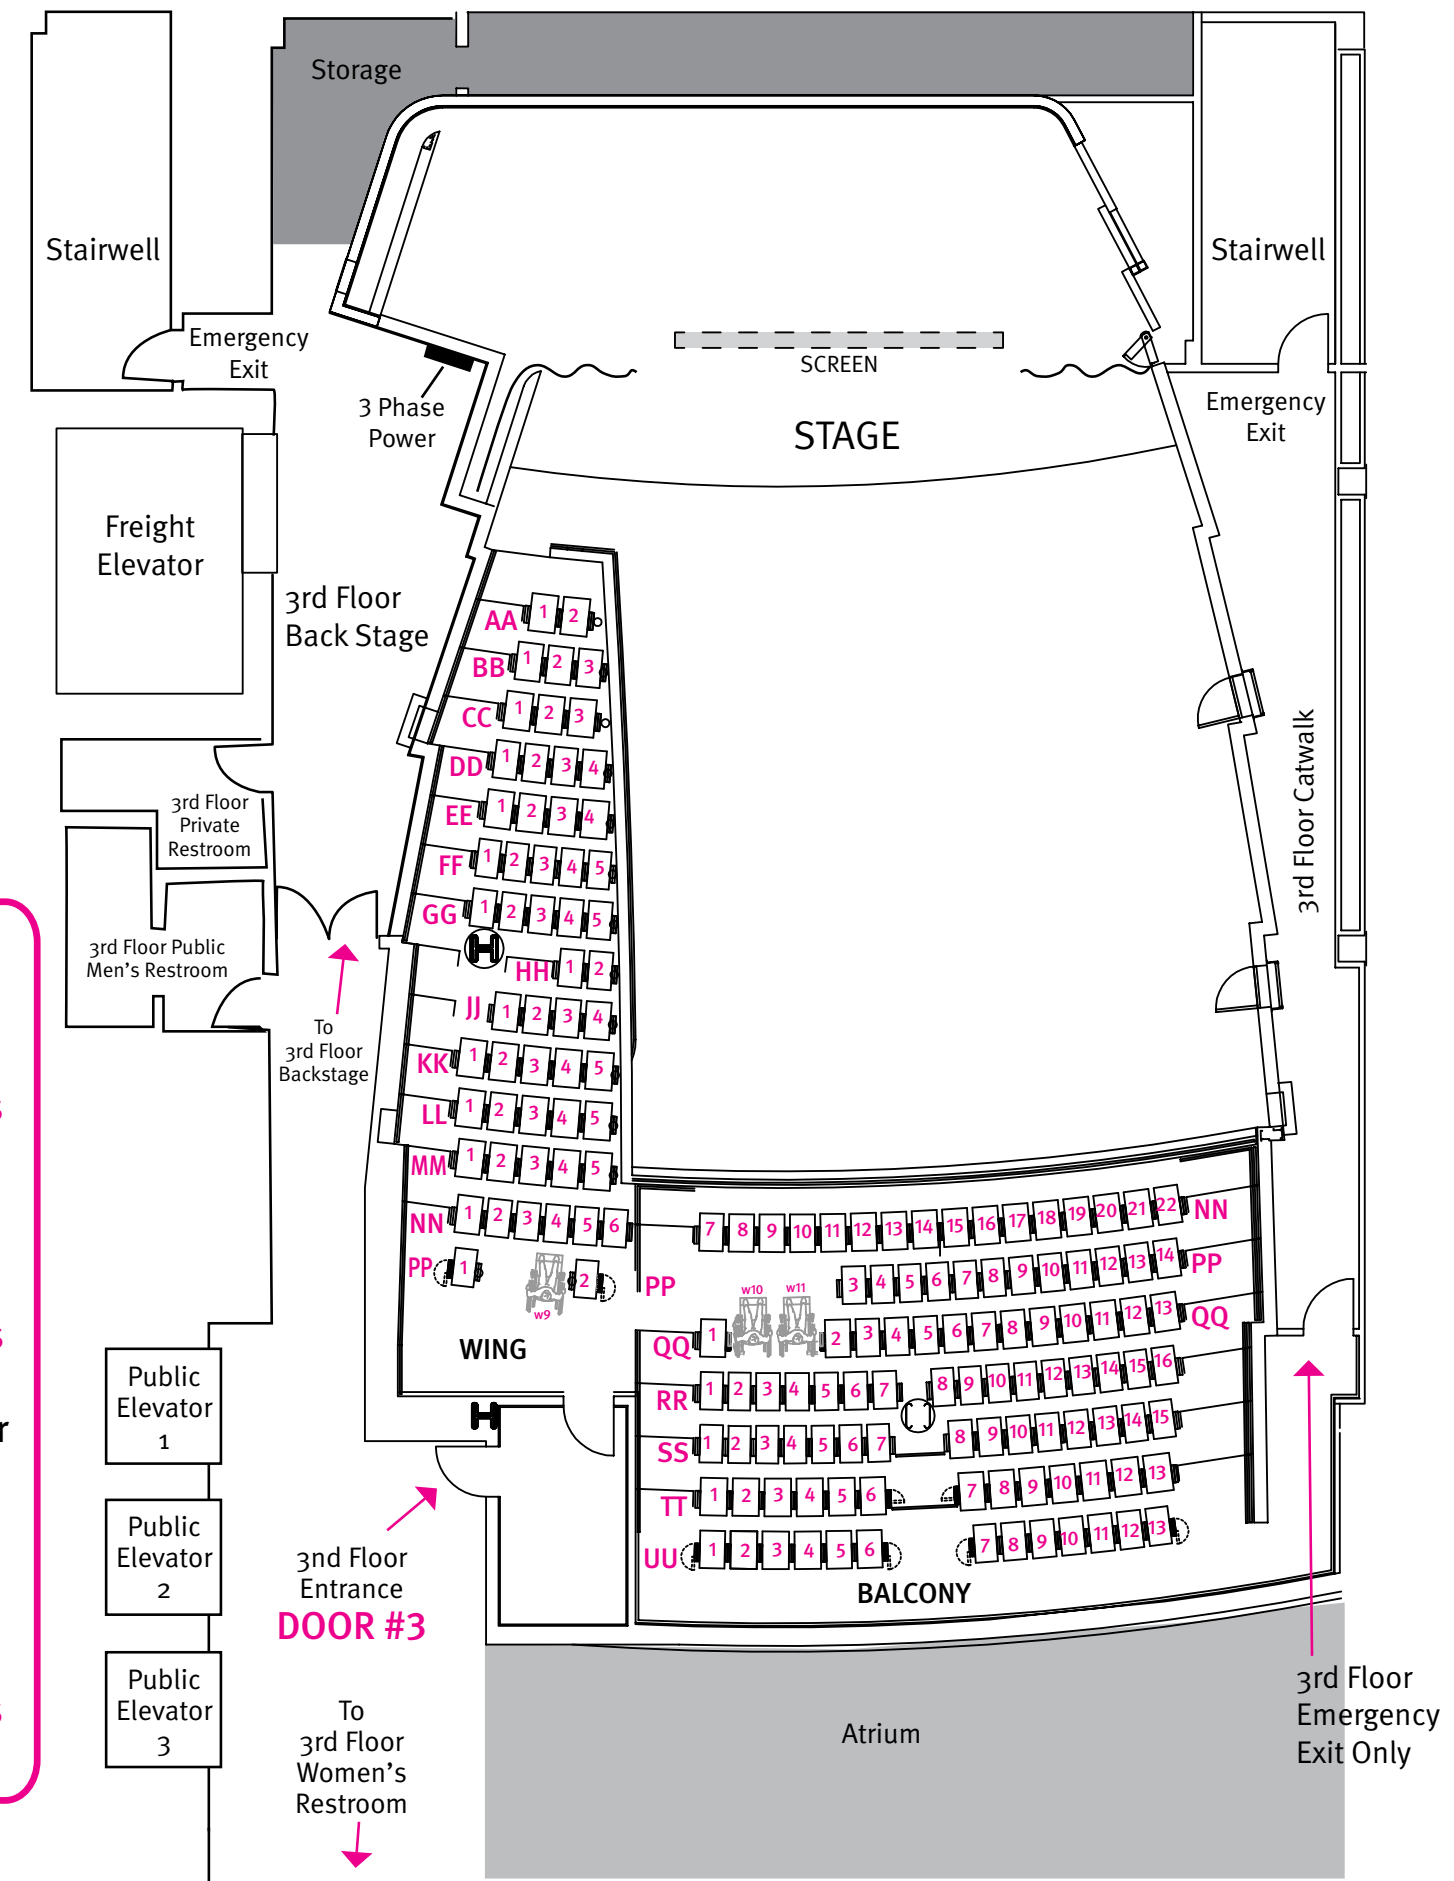

MAIN | 2nd Floor
Access through **DOOR #1** and **DOOR #2**

Spertus and Venu SIX10 Seating Chart

409 Total Ticketed Locations:
398 Seats
11 wheelchair spaces

MAIN | 2nd Floor
245 Seats
8 Wheelchair Spaces

WING | 2nd & 3rd Floor
55 Seats
1 Wheelchair Space

BALCONY | 3rd Floor
98 Seats
2 Wheelchair Spaces

WING | 2nd & 3rd Floor
Access WING from MAIN 2nd Floor near stage
3rd Floor access through **DOOR #3**

3rd Floor Catwalk

3rd Floor Emergency Exit Only