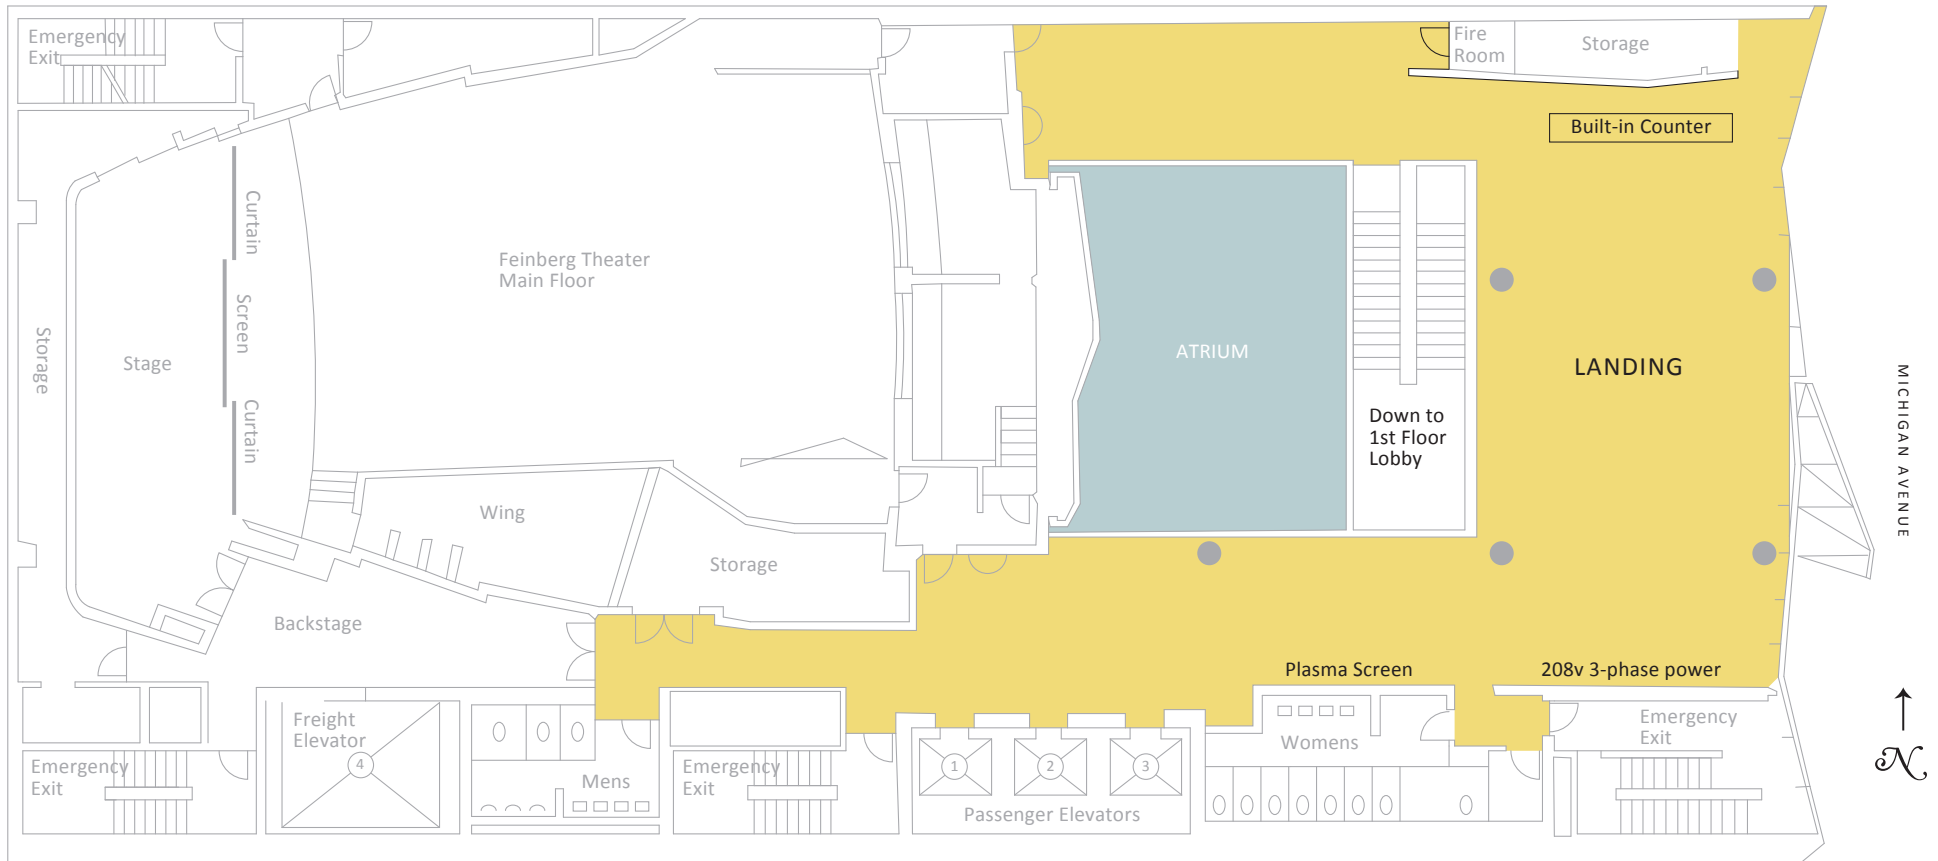

LANDING / Floor 2

SPECIFICATIONS

- 3,365 sq ft
 - 225 standing reception
 - 90 theater style
 - 100 seated
- Installed AV: 50" plasma monitor
 - Ceiling height 10 ft
 - Access to freight elevator
 - Restrooms
- F&B permitted
 - Wireless internet
 - Wired locations (options available up to 1gbps)